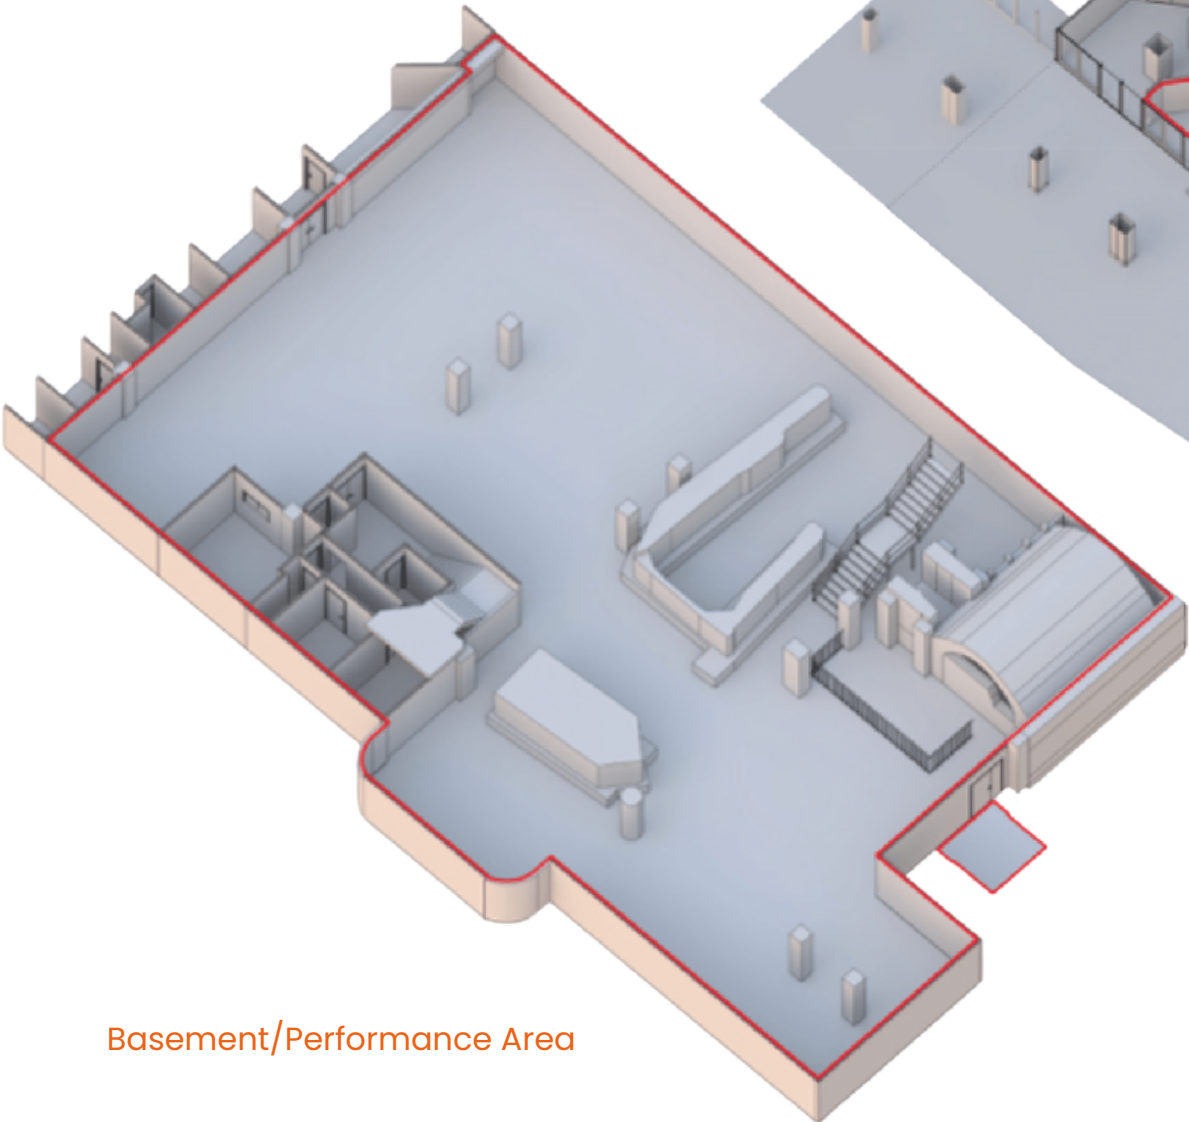

# VENUE LAYOUT

Riverside/Mezzanine Level

Basement/Performance Area

**FUSE  
BOX**